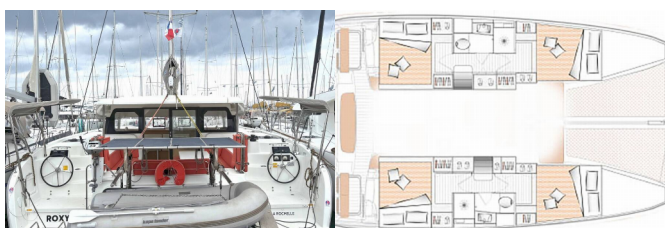

EXCESS 11

Roxy (2021)

Allure Navis D.O.O. • Antuna Branka Šimića 33 • 21000 Split • Croatia

Phone: +385 95 502 0094

Phone 2: +385 99 844 2210

E-mail: info@allure-navis.com

Web: www.allure-navis.com

Yacht Base	Corfu, Gouvia Marina, Greece
Yacht ID	2100
Yacht Brands	Excess
Yacht Name	Roxy
Production Year	2021
Length	37 Ft
Cabins	4 + 2
Berths	8 + 2
WC/Shower	2

COMFORT: Cockpit cushions

DECK: Anchor, Bimini top, Cockpit/stern, outside shower, Deck brush, Dinghy, Electric anchor windlass, Fenders, Plastic bucket, Sprayhood

ENTERTAINMENT: Fusion radio, Outdoor speakers, USB