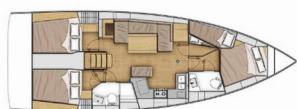

Allure Navis D.O.O. • Antuna Branka Šimića 33 • 21000 Split • Croatia

Phone: +385 95 502 0094

Phone 2: +385 99 844 2210

E-mail: info@allure-navis.com

Web: www.allure-navis.com