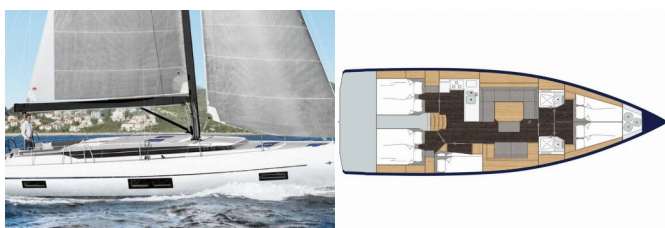

Web: [www.allure-navis.com](http://www.allure-navis.com)

<b>Yacht Base</b>	Athens, Alimos Marina, Greece
<b>Yacht ID</b>	2079
<b>Yacht Brands</b>	Bavaria
<b>Yacht Name</b>	Kyveli
<b>Production Year</b>	2023
<b>Length</b>	46 Ft
<b>Cabins</b>	5
<b>Berths</b>	10
<b>Max Persons</b>	10
<b>WC/Shower</b>	2

**COMFORT:** Cockpit cushions

**DECK:** Anchor, Bimini top, Cockpit/stern, outside shower, Deck brush, Dinghy, Electric anchor windlass, Fenders, Folding cockpit table, Plastic bucket, Sprayhood, Teak cockpit