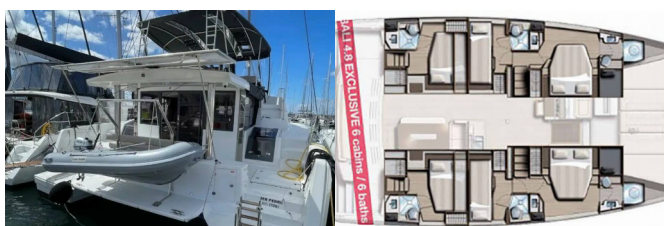

Web: [www.allure-navis.com](http://www.allure-navis.com)

<b>Yacht Base</b>	Athens, Alimos Marina, Greece
<b>Yacht ID</b>	2075
<b>Yacht Brands</b>	Catana
<b>Yacht Name</b>	Sea Pearl
<b>Production Year</b>	2024
<b>Length</b>	49 Ft
<b>Cabins</b>	6
<b>Berths</b>	12
<b>Max Persons</b>	12
<b>WC/Shower</b>	6

**COMFORT:** Cockpit cushions

**DECK:** Anchor, Bimini top, Cockpit/stern, outside shower, Deck brush, Dinghy, Electric anchor windlass, Fenders, Outboard engine, Plastic bucket, Sprayhood

**ENTERTAINMENT:** Fusion radio, Outdoor speakers, USB