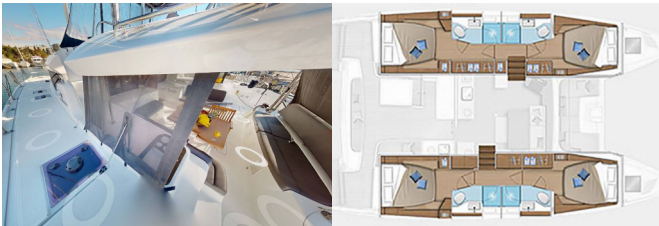

LAGOON 46

Angel (2023)

Allure Navis D.O.O. • Antuna Branka Šimića 33 • 21000 Split • Croatia

Phone: +385 95 502 0094

Phone 2: +385 99 844 2210

E-mail: info@allure-navis.com

Web: www.allure-navis.com

Yacht Base	Athens, Alimos Marina, Greece
Yacht ID	2070
Yacht Brands	Lagoon
Yacht Name	Angel
Production Year	2023
Length	46 Ft
Cabins	4 + 2
Berths	8 + 2
Max Persons	10
WC/Shower	4

COMFORT: Cockpit cushions

DECK: Anchor, Bimini top, Cockpit/stern, outside shower, Deck brush, Dinghy, Electric anchor windlass, Fenders, Outboard engine, Plastic bucket, Sprayhood

ENTERTAINMENT: Fusion radio, Outdoor speakers, USB