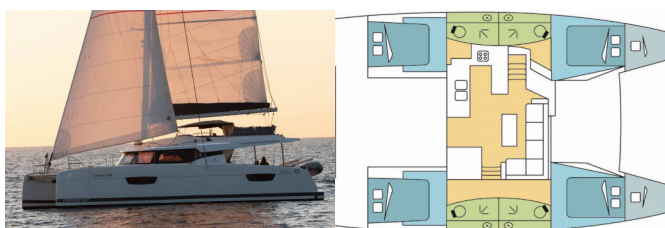

Yacht Base	Athens, Alimos Marina, Greece
Yacht ID	2059
Yacht Brands	Fountaine Pajot
Yacht Name	Jasmine
Production Year	2023
Length	44 Ft
Cabins	4 + 2
Berths	8 + 2 + 2
Max Persons	12
WC/Shower	4 + 1

COMFORT: Bed linen, Blankets, Cockpit cushions, Pillows, Towels

DECK: Bimini top, Black ball, Boat hook, Cockpit/stern, outside shower, Dinghy with outboard engine, Electric anchor windlass, Gangway, Spare anchor (Reserve, Auxiliary anchor), Sprayhood, Swimming ladder, Water hose, Winch handles