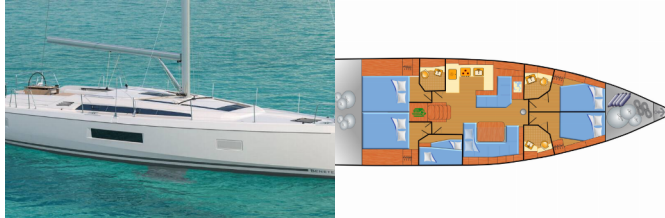

OCEANIS 51.1

Bambi (2022)

Allure Navis D.O.O. • Antuna Branka Šimića 33 • 21000 Split • Croatia

Phone: +385 95 502 0094

Phone 2: +385 99 844 2210

E-mail: info@allure-navis.com

Web: www.allure-navis.com

Yacht Base	Marina Punat, Krk, Croatia
Yacht ID	2038
Yacht Brands	Beneteau
Yacht Name	Bambi
Production Year	2022
Length	52 Ft
Cabins	5
Berths	10 + 1
Max Persons	11
WC/Shower	3

COMFORT: Cockpit cushions, Mattresses, Mosquito nets, Sundeck cushions

DECK: Anchor light, Bathing platform, Bimini top, Boat hook, Bosun's chair (Safe seat)(boatswain's chair), Cockpit table, Cockpit/stern, outside shower, Deck brush, Electric anchor windlass, Fenders, Gangway, Mooring Cleats, Mooring ropes, Sailor's knife, Spare anchor (Reserve, Auxiliary anchor), Sprayhood, Swimming ladder, Teak cockpit, Teak seats in cockpit