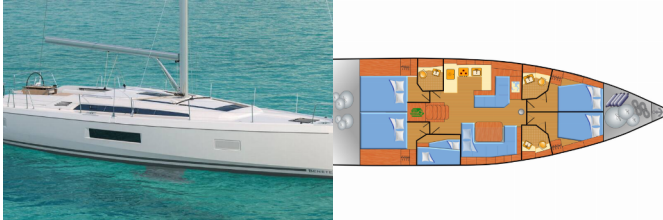

OCEANIS 51.1

Bambi (2022)

Allure Navis D.O.O. • Antuna Branka Šimića 33 • 21000 Split • Croatia

Phone: +385 95 502 0094

Phone 2: +385 99 844 2210

E-mail: info@allure-navis.com

Web: www.allure-navis.com

Yacht Base	Marina Punat, Krk, Croatia
Yacht ID	2038
Yacht Brands	Beneteau
Yacht Name	Bambi
Production Year	2022
Length	52 Ft
Cabins	5
Berths	10 + 1
Max Persons	11
WC/Shower	3

COMFORT: Cockpit cushions, Mattresses, Mosquito nets, Sundeck cushions

DECK: Anchor light, Bathing platform, Bimini top, Boat hook, Bosun's chair (Safe seat)(boatswain's chair), Cockpit table, Cockpit/stern, outside shower, Deck brush, Electric anchor windlass, Fenders, Gangway, Mooring Cleats, Mooring ropes, Sailor's knife, Spare anchor (Reserve, Auxiliary anchor), Sprayhood, Swimming ladder, Teak cockpit, Teak seats in cockpit

INTERIOR: Barometer, Clock, Convertible table in salon, Electric fans in cabins, Electric toilet, LED lights, Safe, Salon table

NAVIGATION: AIS, Autopilot, Binoculars, Bow thruster, Compass, Composite steering wheels, Depthsounder, GPS chart plotter - cockpit, Log, Tablet, Wind instrument/Anemometer, Windex