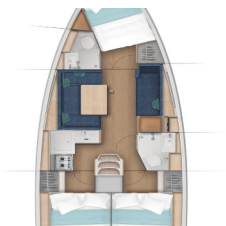

SUN ODYSSEY 380

Ethra (2022)

Allure Navis D.O.O. • Antuna Branka Šimića 33 • 21000 Split • Croatia

Phone: +385 95 502 0094

Phone 2: +385 99 844 2210

E-mail: info@allure-navis.com

Web: www.allure-navis.com

Yacht Base	Lavrion, Main Port, Greece
Yacht ID	1969
Yacht Brands	Jeanneau
Yacht Name	Ethra
Production Year	2022
Length	37 Ft
Cabins	3
Berths	6 + 2
Max Persons	8
WC/Shower	2

COMFORT: Cockpit cushions

DECK: Bimini top, Dinghy, Electric anchor windlass, Outboard engine, Sprayhood, Swimming ladder, Teak cockpit

ENTERTAINMENT: Indoor speakers, Outdoor speakers, Snorkeling equipment