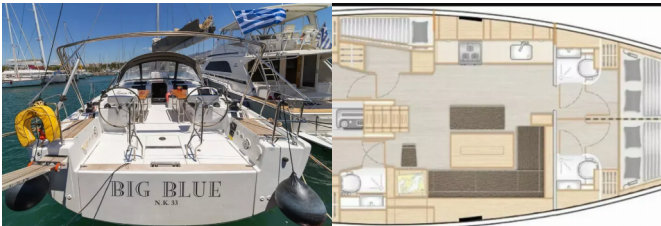

HANSE 508

Big Blue (2020)

Allure Navis D.O.O. • Antuna Branka Šimića 33 • 21000 Split • Croatia

Phone: +385 95 502 0094

Phone 2: +385 99 844 2210

E-mail: info@allure-navis.com

Web: www.allure-navis.com

Yacht Base	Athens, Alimos Marina, Greece
Yacht ID	1952
Yacht Brands	Hanse Yachts
Yacht Name	Big Blue
Production Year	2020
Length	51 Ft
Cabins	5 + 1
Berths	10 + 2
Max Persons	12
WC/Shower	3 + 1