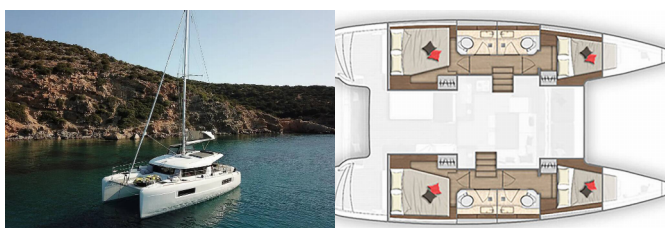

LAGOON 40

Catalina (2020)

Allure Navis D.O.O. • Antuna Branka Šimića 33 • 21000 Split • Croatia

Phone: +385 95 502 0094

Phone 2: +385 99 844 2210

E-mail: info@allure-navis.com

Web: www.allure-navis.com

Yacht Base	Athens, Alimos Marina, Greece
Yacht ID	1933
Yacht Brands	Lagoon
Yacht Name	Catalina
Production Year	2020
Length	39 Ft
Cabins	4 + 2
Berths	8 + 2
Max Persons	10
WC/Shower	4

COMFORT: Cockpit cushions

DECK: Anchor, Bimini top, Cockpit/stern, outside shower, Deck brush, Dinghy, Electric anchor windlass, Fenders, Plastic bucket, Sprayhood

ENTERTAINMENT: Fusion radio, Outdoor speakers, USB