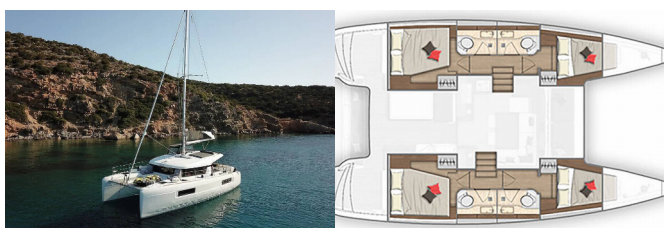

LAGOON 40

Catalina (2020)

Allure Navis D.O.O. • Antuna Branka Šimića 33 • 21000 Split • Croatia

Phone: +385 95 502 0094

Phone 2: +385 99 844 2210

E-mail: info@allure-navis.com

Web: www.allure-navis.com

Yacht Base	Athens, Alimos Marina, Greece
Yacht ID	1933
Yacht Brands	Lagoon
Yacht Name	Catalina
Production Year	2020
Length	39 Ft
Cabins	4 + 2
Berths	8 + 2
Max Persons	10
WC/Shower	4

COMFORT: Cockpit cushions

DECK: Anchor, Bimini top, Cockpit/stern, outside shower, Deck brush, Dinghy, Electric anchor windlass, Fenders, Plastic bucket, Sprayhood

ENTERTAINMENT: Fusion radio, Outdoor speakers, USB