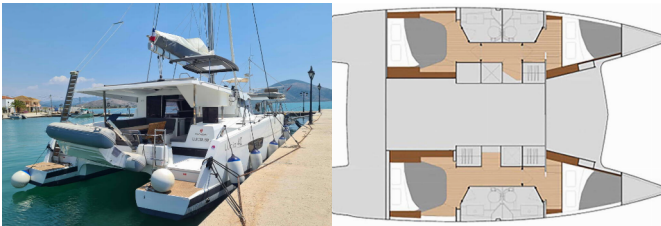

Yacht Base	Lefkas, D-Marin, Greece
Yacht ID	1918
Yacht Brands	Fountaine Pajot
Yacht Name	Lucia 69
Production Year	2020
Length	38 Ft
Cabins	4
Berths	8 + 2
Max Persons	10
WC/Shower	4

COMFORT: Cockpit cushions

DECK: Anchor, Bimini top, Cockpit/stern, outside shower, Deck brush, Dinghy, Electric anchor windlass, Fenders, Plastic bucket, Sprayhood

ENTERTAINMENT: Fusion radio, Outdoor speakers, USB

GALLEY: Hot water, Kitchen utensils (Galley equipment, cutlery), Oven, Refrigerator, Stove