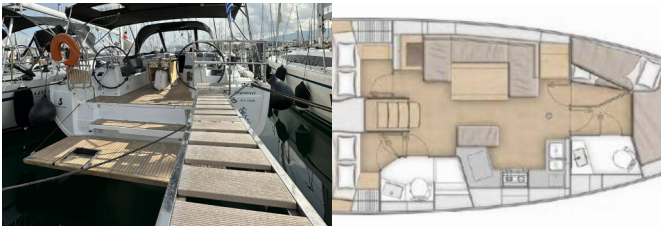

OCEANIS 40.1

Mayramoot (2022)

Allure Navis D.O.O. • Antuna Branka Šimića 33 • 21000 Split • Croatia

Phone: +385 95 502 0094

Phone 2: +385 99 844 2210

E-mail: info@allure-navis.com

Web: www.allure-navis.com

Yacht Base	Athens, Alimos Marina, Greece
Yacht ID	1917
Yacht Brands	Beneteau
Yacht Name	Mayramoot
Production Year	2022
Length	42 Ft
Cabins	4
Berths	8 + 2
Max Persons	10
WC/Shower	2

COMFORT: Cockpit cushions

DECK: Anchor, Bimini top, Cockpit/stern, outside shower, Deck brush, Dinghy, Electric anchor windlass, Fenders, Folding cockpit table, Plastic bucket, Sprayhood

ENTERTAINMENT: Fusion radio, Outdoor speakers, USB

GALLEY: Hot water, Kitchen utensils (Galley equipment, cutlery), Oven, Refrigerator, Stove

INTERIOR: Inside shower

NAVIGATION: Autopilot, Bow thruster, Compass, GPS, GPS chart plotter, Logge/Lot/Speed, Nautical charts, Navigation set, Wind instrument/Anemometer

SAFETY: Black Water Tank, Fire extinguisher, First aid kit, Flashlight, Safety equipment, Set of tools, VHF radio

YACHT ELECTRICS: Inverter, Solar panels