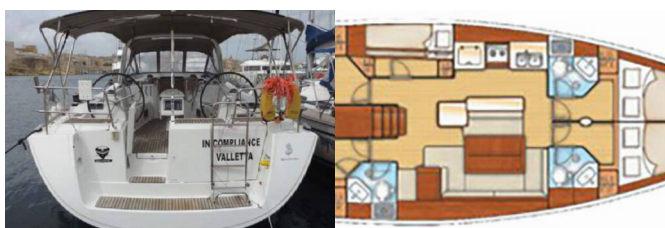

Yacht Base	Malta, Kalkara Marina, Malta
Yacht ID	1821
Yacht Brands	Beneteau
Yacht Name	In Compliance
Production Year	2012
Length	50 Ft
Cabins	6
Berths	12
Max Persons	12
WC/Shower	3

COMFORT: Cockpit cushions

DECK: Anchor, Bimini top, Cockpit/stern, outside shower, Deck brush, Dinghy, Electric anchor windlass, Fenders, Folding cockpit table, Outboard engine, Plastic bucket, Sprayhood

ENTERTAINMENT: Fusion radio, Outdoor speakers, USB