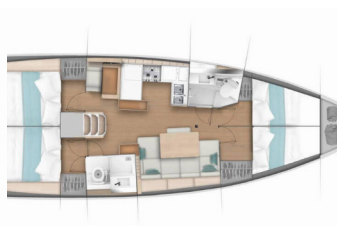

Web: [www.allure-navis.com](http://www.allure-navis.com)

<b>Yacht Base</b>	Paros, Greece
<b>Yacht ID</b>	1781
<b>Yacht Brands</b>	Jeanneau
<b>Yacht Name</b>	Goji Berry
<b>Production Year</b>	2018
<b>Length</b>	43 Ft
<b>Cabins</b>	4
<b>Berths</b>	8 + 2
<b>Max Persons</b>	10
<b>WC/Shower</b>	2

**COMFORT:** Cockpit cushions

**DECK:** Anchor, Bimini top, Cockpit/stern, outside shower, Deck brush, Dinghy, Electric anchor windlass, Fenders, Folding cockpit table, Plastic bucket, Sprayhood, Teak cockpit

**ENTERTAINMENT:** Fusion radio, Outdoor speakers, USB

**GALLEY:** Hot water, Kitchen utensils (Galley equipment, cutlery), Oven, Refrigerator, Stove

**INTERIOR:** Convertible table in salon, Inside shower