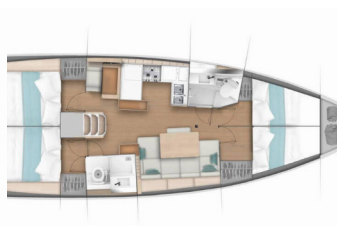

Yacht Base	Paros, Greece
Yacht ID	1781
Yacht Brands	Jeanneau
Yacht Name	Goji Berry
Production Year	2018
Length	43 Ft
Cabins	4
Berths	8 + 2
Max Persons	10
WC/Shower	2

COMFORT: Cockpit cushions

DECK: Anchor, Bimini top, Cockpit/stern, outside shower, Deck brush, Dinghy, Electric anchor windlass, Fenders, Folding cockpit table, Plastic bucket, Sprayhood, Teak cockpit

ENTERTAINMENT: Fusion radio, Outdoor speakers, USB

GALLEY: Hot water, Kitchen utensils (Galley equipment, cutlery), Oven, Refrigerator, Stove

INTERIOR: Convertible table in salon, Inside shower

NAVIGATION: Autopilot, Bow thruster, Compass, GPS, GPS chart plotter, GPS chart plotter - cockpit, Logge/Lot/Speed, Nautical charts, Navigation set, Wind instrument/Anemometer