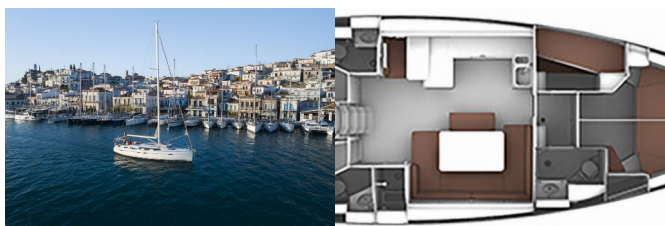

Yacht Base	Mykonos, Greece
Yacht ID	1768
Yacht Brands	Bavaria
Yacht Name	Sea Wonder I
Production Year	2018
Length	51 Ft
Cabins	5
Berths	10
Max Persons	10
WC/Shower	3

COMFORT: Cockpit cushions

DECK: Anchor, Bimini top, Cockpit/stern, outside shower, Deck brush, Dinghy, Electric anchor windlass, Fenders, Folding cockpit table, Hydraulic lifting swimming platform, Outboard engine, Plastic bucket, Sprayhood