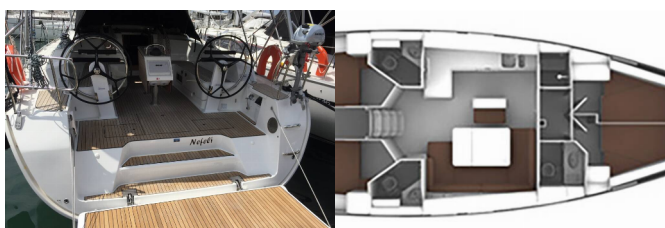

Yacht Base	Skiathos, Greece
Yacht ID	1738
Yacht Brands	Bavaria
Yacht Name	Nefeli
Production Year	2021
Length	47 Ft
Cabins	4
Berths	8 + 1
Max Persons	9
WC/Shower	3

COMFORT: Cockpit cushions

DECK: Anchor, Bimini top, Cockpit/stern, outside shower, Deck brush, Dinghy, Electric anchor windlass, Fenders, Folding cockpit table, Plastic bucket, Sprayhood