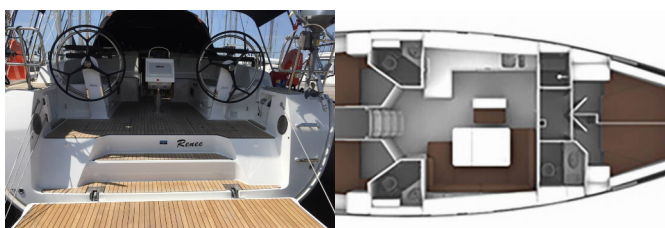

Web: [www.allure-navis.com](http://www.allure-navis.com)

<b>Yacht Base</b>	Skiathos, Greece
<b>Yacht ID</b>	1737
<b>Yacht Brands</b>	Bavaria
<b>Yacht Name</b>	Renee
<b>Production Year</b>	2021
<b>Length</b>	47 Ft
<b>Cabins</b>	4
<b>Berths</b>	8 + 1
<b>Max Persons</b>	9
<b>WC/Shower</b>	3

**COMFORT:** Cockpit cushions

**DECK:** Anchor, Bimini top, Cockpit/stern, outside shower, Deck brush, Dinghy, Electric anchor windlass, Fenders, Folding cockpit table, Plastic bucket, Sprayhood

**ENTERTAINMENT:** Fusion radio, Outdoor speakers, TV, USB