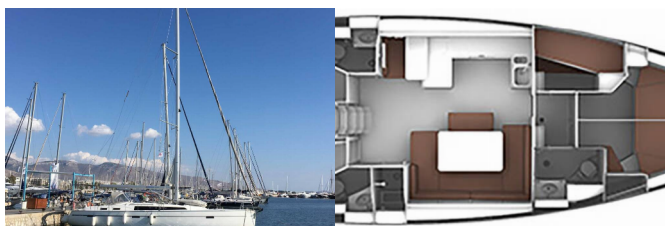

Yacht Base	Volos, Greece
Yacht ID	1733
Yacht Brands	Bavaria
Yacht Name	Nata
Production Year	2015
Length	51 Ft
Cabins	5
Berths	10
Max Persons	10
WC/Shower	3

COMFORT: Cockpit cushions

DECK: Anchor, Bimini top, Cockpit/stern, outside shower, Deck brush, Dinghy, Electric anchor windlass, Fenders, Folding cockpit table, Outboard engine, Plastic bucket, Sprayhood, Teak cockpit