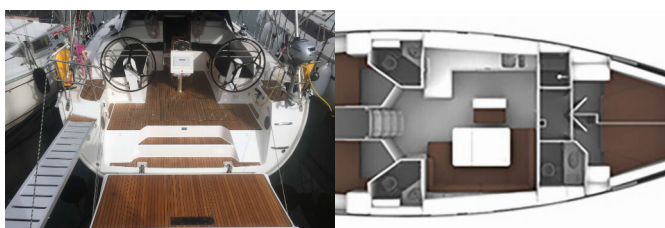

Yacht Base	Skiathos, Greece
Yacht ID	1731
Yacht Brands	Bavaria
Yacht Name	Irene
Production Year	2020
Length	47 Ft
Cabins	4
Berths	8 + 1
Max Persons	9
WC/Shower	3

COMFORT: Cockpit cushions

DECK: Anchor, Bimini top, Cockpit/stern, outside shower, Deck brush, Dinghy, Electric anchor windlass, Fenders, Folding cockpit table, Plastic bucket, Sprayhood