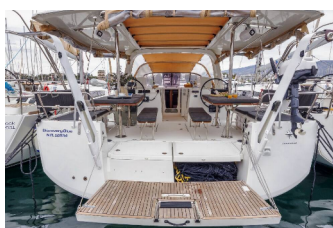

Web: [www.allure-navis.com](http://www.allure-navis.com)

**DECK:** Cockpit table, Cockpit/stern, outside shower, Dinghy, Electric anchor windlass, Galley in cockpit, Hard Top Bimini, Outboard engine, Sprayhood, Swimming ladder

**ENTERTAINMENT:** Radio CD mp3 player, Snorkeling equipment

**GALLEY:** Hot water, Ice box, Oven, Refrigerator, Sink, Stove

**INTERIOR:** Electric fans

**NAVIGATION:** Autopilot, Bow thruster, Echosounder/Depthsounder, GPS chart plotter - cockpit, Navigation (Nautical) charts and nautical guide, Pilot book, Speedometer (Speed log), Wind instrument/Anemometer