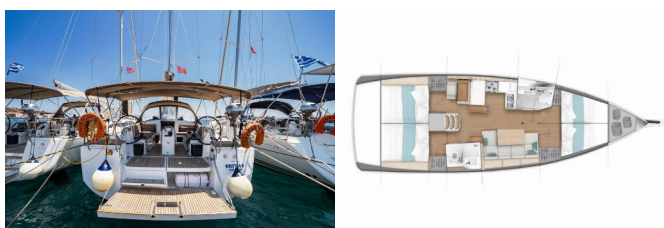

SUN ODYSSEY 440

Orfeas (2022)

Allure Navis D.O.O. • Antuna Branka Šimića 33 • 21000 Split • Croatia

Phone: +385 95 502 0094

Phone 2: +385 99 844 2210

E-mail: info@allure-navis.com

Web: www.allure-navis.com

Yacht Base	Lavrion, Main Port, Greece
Yacht ID	1675
Yacht Brands	Jeanneau
Yacht Name	Orfeas
Production Year	2022
Length	43 Ft
Cabins	4
Berths	8 + 2
Max Persons	10
WC/Shower	2

COMFORT: Cockpit cushions

DECK: Bimini top, Cockpit table, Cockpit/stern, outside shower, Dinghy, Electric anchor windlass, Outboard engine, Sprayhood, Swimming ladder, Teak cockpit

ENTERTAINMENT: Indoor speakers, Outdoor speakers, Radio mp3 player, Snorkeling equipment