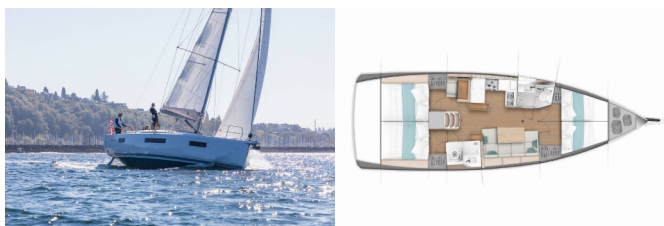

Web: [www.allure-navis.com](http://www.allure-navis.com)

<b>Yacht Base</b>	Piso Livadi Port, Paros, Greece
<b>Yacht ID</b>	1669
<b>Yacht Brands</b>	Jeanneau
<b>Yacht Name</b>	Eros
<b>Production Year</b>	2019
<b>Length</b>	43 Ft
<b>Cabins</b>	4
<b>Berths</b>	8 + 2
<b>Max Persons</b>	10
<b>WC/Shower</b>	2

**COMFORT:** Cockpit cushions

**DECK:** Bimini top, Cockpit table, Cockpit/stern, outside shower, Dinghy, Electric anchor windlass, Outboard engine, Sprayhood, Swimming ladder

**ENTERTAINMENT:** Radio CD mp3 player, Snorkeling equipment