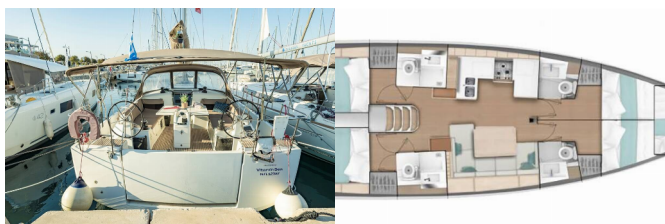

Web: [www.allure-navis.com](http://www.allure-navis.com)

<b>Yacht Base</b>	Rhodes New Marina, Greece
<b>Yacht ID</b>	1664
<b>Yacht Brands</b>	Jeanneau
<b>Yacht Name</b>	Vitamin Sea
<b>Production Year</b>	2019
<b>Length</b>	47 Ft
<b>Cabins</b>	4
<b>Berths</b>	8 + 2
<b>Max Persons</b>	10
<b>WC/Shower</b>	4

**DECK:** Bimini top, Cockpit table, Cockpit/stern, outside shower, Dinghy, Electric anchor windlass, Outboard engine, Sprayhood, Swimming ladder

**ENTERTAINMENT:** Radio mp3 player, Snorkeling equipment