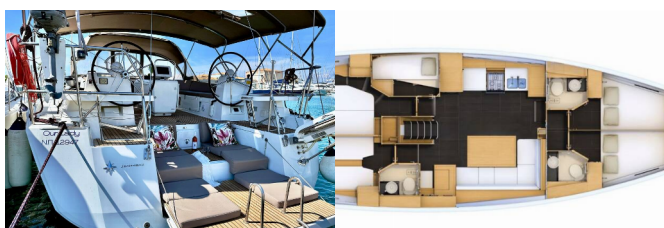

JEANNEAU 54

Our Lady (2021)

Allure Navis D.O.O. • Antuna Branka Šimića 33 • 21000 Split • Croatia

Phone: +385 95 502 0094

Phone 2: +385 99 844 2210

E-mail: info@allure-navis.com

Web: www.allure-navis.com

Yacht Base	Kos, Kos Marina, Greece
Yacht ID	1625
Yacht Brands	Jeanneau
Yacht Name	Our Lady
Production Year	2021
Length	53 Ft
Cabins	5 + 1
Berths	10 + 2 + 2
Max Persons	12
WC/Shower	3 + 1

DECK: Bimini top, Cockpit table, Cockpit/stern, outside shower, Dinghy, Electric anchor windlass, Hydraulic gangway, Outboard engine, Sprayhood, Swimming ladder, Teak cockpit

ENTERTAINMENT: Radio CD mp3 player, Snorkeling equipment

GALLEY: Freezer, Oven, Refrigerator, Stove

INTERIOR: Electric fans, Electric toilet

NAVIGATION: Autopilot, Bow thruster, Echosounder/Depthsounder, GPS chart plotter - cockpit, Navigation (Nautical) charts and nautical guide, Pilot book, Speedometer (Speed log), Wind instrument/Anemometer

SAFETY: Black Water Tank, First aid kit, Horseshoe lifebuoy, Life belts (Safety harness), Life jackets, Liferaft, VHF radio

SAILS: Electric winch

YACHT ELECTRICS: Air Conditioning, Battery charger, Generator, Inverter, Shore power cable, Shore power connection