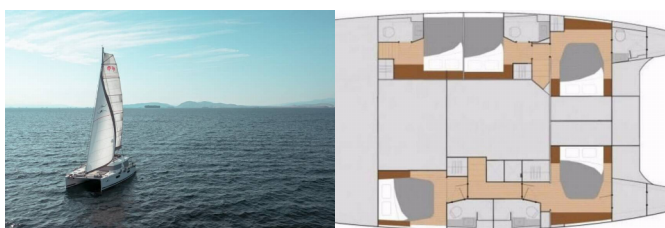

| | |
|------------------------|-------------------------------|
| Yacht Base | Athens, Alimos Marina, Greece |
| Yacht ID | 1574 |
| Yacht Brands | Fountaine Pajot |
| Yacht Name | Sea Energy V |
| Production Year | 2018 |
| Length | 49 Ft |
| Cabins | 5 + 2 |
| Berths | 10 + 2 |
| Max Persons | 12 |
| WC/Shower | 5 + 2 |

COMFORT: Cockpit cushions, Sun loungers, Sundeck beds

DECK: Cockpit table, Cockpit/stern, outside shower, Electric anchor windlass, Gangway, Hydraulic gangway, Hydraulic lifting swimming platform, Outboard engine, Sprayhood, Sun tent/cover, Swimming ladder, Teak cockpit, Tender