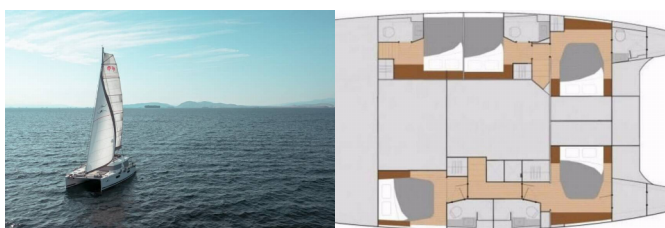

Yacht Base	Athens, Alimos Marina, Greece
Yacht ID	1574
Yacht Brands	Fountaine Pajot
Yacht Name	Sea Energy V
Production Year	2018
Length	49 Ft
Cabins	5 + 2
Berths	10 + 2
Max Persons	12
WC/Shower	5 + 2

COMFORT: Cockpit cushions, Sun loungers, Sundeck beds

DECK: Cockpit table, Cockpit/stern, outside shower, Electric anchor windlass, Gangway, Hydraulic gangway, Hydraulic lifting swimming platform, Outboard engine, Sprayhood, Sun tent/cover, Swimming ladder, Teak cockpit, Tender