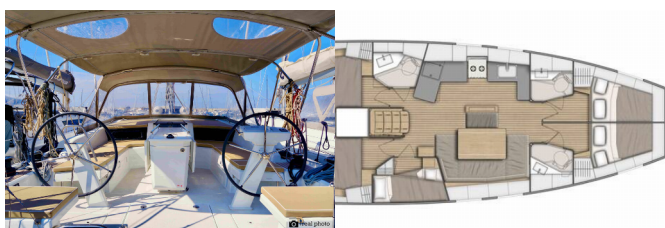

Web: [www.allure-navis.com](http://www.allure-navis.com)

**COMFORT:** Cockpit cushions

**DECK:** Bathing platform, Bimini top, Cockpit table, Cockpit/stern, outside shower, Dinghy, Sprayhood

**ENTERTAINMENT:** Radio mp3 player

**GALLEY:** Hot water, Refrigerator

**INTERIOR:** Convertible table in salon

**NAVIGATION:** Autopilot, Bow thruster, GPS chart plotter - cockpit, Log, Speed, Depth- echo sounder, Wind instrument/Anemometer