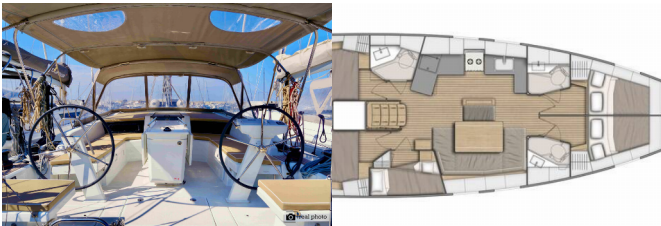

Web: [www.allure-navis.com](http://www.allure-navis.com)

**COMFORT:** Cockpit cushions

**DECK:** Bathing platform, Bimini top, Cockpit table, Cockpit/stern, outside shower, Dinghy, Sprayhood

**ENTERTAINMENT:** Radio mp3 player

**GALLEY:** Hot water, Refrigerator

**INTERIOR:** Convertible table in salon

**NAVIGATION:** Autopilot, Bow thruster, GPS chart plotter - cockpit, Log, Speed, Depth- echo sounder, Wind instrument/Anemometer