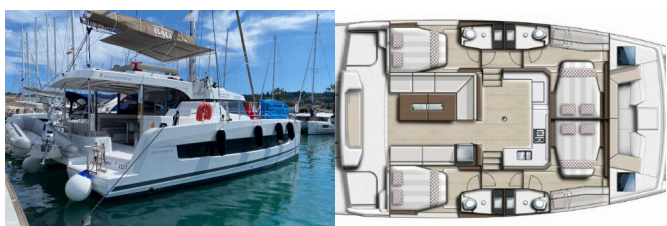

BALI CATSPACE

Helona (2022)

Allure Navis D.O.O. • Antuna Branka Šimića 33 • 21000 Split • Croatia

Phone: +385 95 502 0094

Phone 2: +385 99 844 2210

E-mail: info@allure-navis.com

Web: www.allure-navis.com

| | |
|------------------------|---------------|
| Yacht Base | Volos, Greece |
| Yacht ID | 1534 |
| Yacht Brands | Catana |
| Yacht Name | Helona |
| Production Year | 2022 |
| Length | 40 Ft |
| Cabins | 4 |
| Berths | 10 + 2 |
| Max Persons | 12 |
| WC/Shower | 4 |

COMFORT: Cockpit cushions

DECK: Bathing platform, Bimini top, Bosun's chair (Safe seat) (boatswain's chair), Cockpit table, Cockpit/stern, outside shower, Dinghy, Electric anchor windlass, Flybridge, Gangway, Main anchor, Swimming ladder

SAILS: Electric winch, Lazy bag, Lazy jacks

YACHT ELECTRICS: 12V Socket, 220V socket, Battery charger, Converter 220V/12V, Inverter, Shore connection 220 V, Solar panels

PRICE AND AVAILABILITY

Bali Catspace Helona (2022)