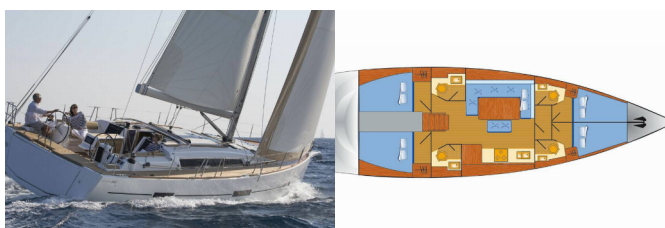

DUFOUR 460 GL

Harvey (2017)

Allure Navis D.O.O. • Antuna Branka Šimića 33 • 21000 Split • Croatia

Phone: +385 95 502 0094

Phone 2: +385 99 844 2210

E-mail: info@allure-navis.com

Web: www.allure-navis.com

Yacht Base	Marina Punat, Krk, Croatia
Yacht ID	1458
Yacht Brands	Dufour
Yacht Name	Harvey
Production Year	2017
Length	46 Ft
Cabins	4
Berths	8 + 2
Max Persons	10
WC/Shower	4

COMFORT: Cockpit cushions

DECK: Anchor light, Anchor with chain, Bathing platform, Bimini top, Black ball, Boat hook, Bosun's chair (Safe seat)(boatswain's chair), Cockpit grill, Cockpit table, Cockpit/stern, outside shower, Deck brush, Electric anchor windlass, Fenders, Gangway, Impeller, Jerry cans for diesel, Mooring ropes, Sailor's knife, Spare anchor (Reserve, Auxiliary anchor), Sprayhood, Swimming ladder, Teak cockpit