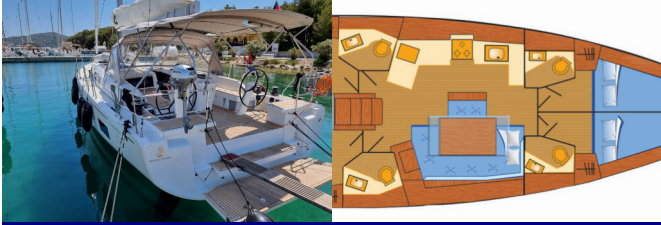

OCEANIS 46.1

Noah (2022)

Allure Navis D.O.O. • Antuna Branka Šimića 33 • 21000 Split • Croatia

Phone: +385 95 502 0094

Phone 2: +385 99 844 2210

E-mail: info@allure-navis.com

Web: www.allure-navis.com

Yacht Base	Marina Frapa, Rogoznica, Croatia
Yacht ID	1453
Yacht Brands	Beneteau
Yacht Name	Noah
Production Year	2022
Length	48 Ft
Cabins	4
Berths	8 + 2
Max Persons	10
WC/Shower	4

COMFORT: Cockpit cushions

DECK: Anchor light, Anchor with chain, Bathing platform, Bimini top, Boat hook, Bosun's chair (Safe seat)(boatswain's chair), Cockpit table, Cockpit/stern, outside shower, Deck brush, Electric anchor windlass, Fenders, Gangway, Impeller, Jerry cans for diesel, Main anchor, Mooring ropes, Spare anchor (Reserve, Auxiliary anchor), Sprayhood, Swimming ladder, Teak cockpit