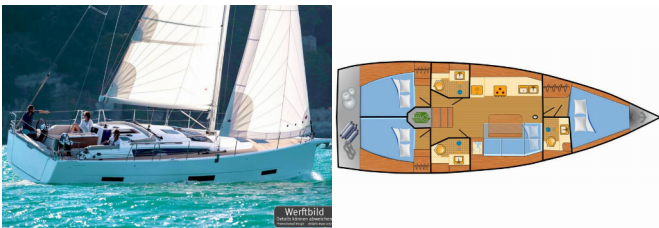

DUFOUR 390

Elena (2022)

Allure Navis D.O.O. • Antuna Branka Šimića 33 • 21000 Split • Croatia

Phone: +385 95 502 0094

Phone 2: +385 99 844 2210

E-mail: info@allure-navis.com

Web: www.allure-navis.com

Yacht Base	Marina Tehnomont Veruda, Pula, Croatia
Yacht ID	1452
Yacht Brands	Dufour
Yacht Name	Elena
Production Year	2022
Length	39 Ft
Cabins	3
Berths	6 + 2
Max Persons	8
WC/Shower	3

ADDITIONAL: Flag

COMFORT: Cockpit cushions

DECK: Anchor light, Bathing platform, Bimini top, Boat hook, Bosun's chair (Safe seat)(boatswain's chair), Cockpit grill, Cockpit table, Cockpit/stern, outside shower, Deck brush, Electric anchor windlass, Fenders, Gangway, Impeller, Main anchor, Mooring ropes, Sailor's knife, Spare anchor (Reserve, Auxiliary anchor), Sprayhood, Swimming ladder, Teak cockpit