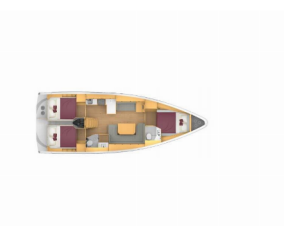

Web: [www.allure-navis.com](http://www.allure-navis.com)

<b>Yacht Base</b>	Preveza Marina, Greece
<b>Yacht ID</b>	1387
<b>Yacht Brands</b>	Bavaria
<b>Yacht Name</b>	Karpouzi
<b>Production Year</b>	2021
<b>Length</b>	41 Ft
<b>Cabins</b>	3
<b>Berths</b>	6 + 2
<b>Max Persons</b>	8
<b>WC/Shower</b>	2

**COMFORT:** Blankets, Cockpit cushions, Pillows, Sheets, Towels

**DECK:** Bathing platform, Bimini top, Black ball, Boat hook, Cockpit/stern, outside shower, Dinghy with outboard engine, Electric anchor windlass, Gangway, Sprayhood, Swimming ladder, Teak deck, Water hose, Winch handles