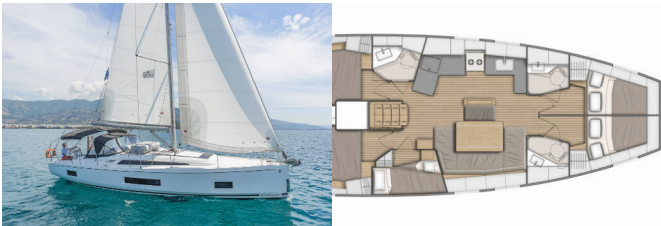

OCEANIS 46.1

Paradisea (2021)

Allure Navis D.O.O. • Antuna Branka Šimića 33 • 21000 Split • Croatia

Phone: +385 95 502 0094

Phone 2: +385 99 844 2210

E-mail: info@allure-navis.com

Web: www.allure-navis.com

COMFORT: Cockpit cushions

DECK: Bathing platform, Bimini top, Dinghy with outboard engine, Gangway, Sprayhood

ENTERTAINMENT: Radio

GALLEY: Freezer

INTERIOR: Electric fans in cabins, Electric toilet

NAVIGATION: Autopilot, Bow thruster, GPS chart plotter

YACHT ELECTRICS: Solar panels

Yacht Base	Corfu, Gouvia Marina, Greece
Yacht ID	1358
Yacht Brands	Beneteau
Yacht Name	Paradisea
Production Year	2021
Length	48 Ft
Cabins	5
Berths	10
WC/Shower	3