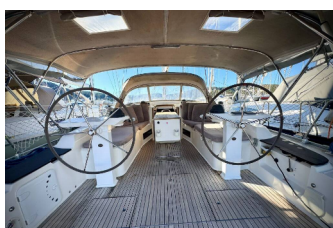

BAVARIA CRUISER 45

Shoogle (2011)

Allure Navis D.O.O. • Antuna Branka Šimića 33 • 21000 Split • Croatia

Phone: +385 95 502 0094

Phone 2: +385 99 844 2210

E-mail: info@allure-navis.com

Web: www.allure-navis.com

Yacht Base	Fethiye, Ece Saray Marina Resort, Turkey
Yacht ID	1341
Yacht Brands	Bavaria
Yacht Name	Shoogle
Production Year	2011
Length	47 Ft
Cabins	3
Berths	6
WC/Shower	3

COMFORT: Bed linen

DECK: Bimini top, Bosun's chair (Safe seat)(boatswain's chair), Cockpit table, Cockpit/stern, outside shower, Dinghy, Electric anchor windlass, Gangway, Main anchor, Sprayhood, Sun tent/cover, Swimming ladder

ENTERTAINMENT: Diving mask, Fins, Fishing cane/rod, Hammock, Outdoor speakers, Radio CD mp3 player, Snorkeling equipment

GALLEY: Coffee machine, Gas bottles, Hot water, Kitchen utensils (Galley equipment, cutlery), Refrigerator, Stove

INTERIOR: Barometer, Clock

NAVIGATION: Autopilot, Binoculars, Compass, Echosounder/Depthsounder, Electronic sea charts, GPS, GPS chart plotter, Hand bearing compass, List of lights, Log, Log/speed instrument, Navigation/position Lights, Pilot book, Wind instrument/Anemometer, Windex

SAFETY: Black Water Tank, Distress flare box, Emergency tiller, First aid kit, Flags QNC, Floating light, Horseshoe lifebuoy, Inflatable life raft, Life belts (Safety harness), Life jackets, Repair kit, Self inflating life vest, Set of tools, Torch, VHF radio

YACHT ELECTRICS: 12V Socket, Air Conditioning, Battery charger, Bilge pump - Electric, Generator, Inverter, Shore connection 220 V, Solar panels