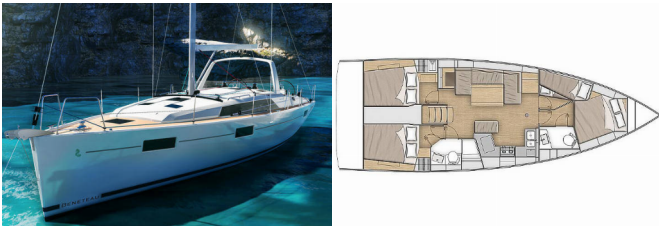

OCEANIS 40.1

Taylor (2021)

Allure Navis D.O.O. • Antuna Branka Šimića 33 • 21000 Split • Croatia

Phone: +385 95 502 0094

Phone 2: +385 99 844 2210

E-mail: info@allure-navis.com

Web: www.allure-navis.com

DECK: Dinghy, Electric anchor windlass

ENTERTAINMENT: Bluetooth player, Outdoor speakers

INTERIOR: Convertible table in salon, Electric fans, Electric toilet

NAVIGATION: Autopilot, Bow thruster, GPS chart plotter - cockpit

YACHT ELECTRICS: Batteries, Solar panels, USB sockets

Yacht Base	Lefkas, D-Marin, Greece
Yacht ID	1306
Yacht Brands	Beneteau
Yacht Name	Taylor
Production Year	2021
Length	42 Ft
Cabins	4
Berths	8 + 2
WC/Shower	2