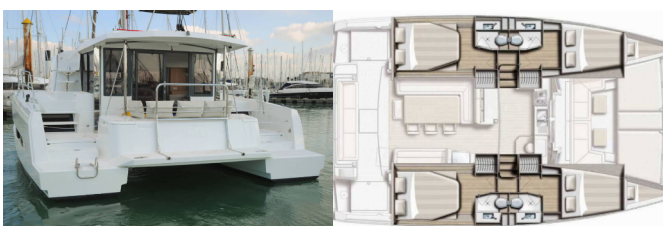

BALI 4.1

Talitha (2021)

Allure Navis D.O.O. • Antuna Branka Šimića 33 • 21000 Split • Croatia

Phone: +385 95 502 0094

Phone 2: +385 99 844 2210

E-mail: info@allure-navis.com

Web: www.allure-navis.com

DECK: Bimini top, Dinghy, Electric anchor windlass, Sprayhood

ENTERTAINMENT: CD player, Radio CD player + USB

INTERIOR: Electric fans in cabins, Electric toilet

NAVIGATION: Autopilot, GPS chart plotter, Wind instrument/Anemometer

YACHT ELECTRICS: Plug 220V, 12 V, Shore connection 220 V

Yacht Base Palermo, Marina Si.Ti.Mar, Italy

Yacht ID 1297

Yacht Brands Catana

Yacht Name Talitha

Production Year 2021

Length 41 Ft

Cabins 4 + 2

Berths 8 + 2

WC/Shower 4