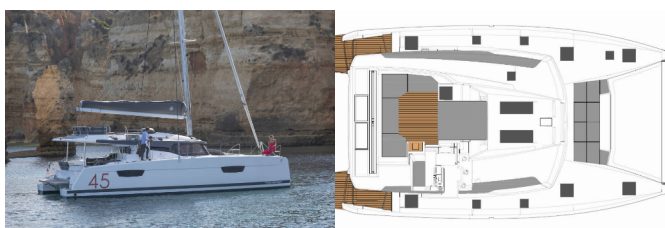

Web: [www.allure-navis.com](http://www.allure-navis.com)

<b>Yacht Base</b>	Athens, Alimos Marina, Greece
<b>Yacht ID</b>	1270
<b>Yacht Brands</b>	Fountaine Pajot
<b>Yacht Name</b>	Lazuli
<b>Production Year</b>	2020
<b>Length</b>	44 Ft
<b>Cabins</b>	4 + 2
<b>Berths</b>	8 + 2 + 2
<b>Max Persons</b>	12
<b>WC/Shower</b>	4

**DECK:** Cockpit/stern, outside shower, Dinghy, Electric anchor windlass, Grill/Barbecue/Plancha, Hydraulic gangway, Outboard engine

**ENTERTAINMENT:** Bluetooth player, Underwater lights

**GALLEY:** Refrigerator, Water pump