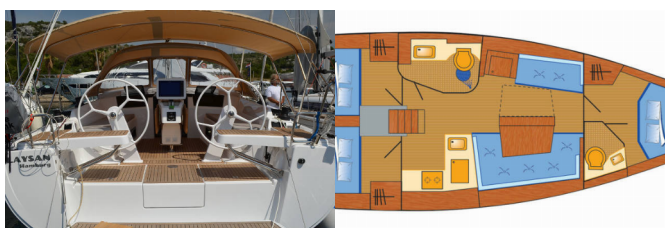

HANSE 418

Laysan (2018)

Allure Navis D.O.O. • Antuna Branka Šimića 33 • 21000 Split • Croatia

Phone: +385 95 502 0094

Phone 2: +385 99 844 2210

E-mail: info@allure-navis.com

Web: www.allure-navis.com

Yacht Base	Marina Frapa, Rogoznica, Croatia
Yacht ID	1257
Yacht Brands	Hanse Yachts
Yacht Name	Laysan
Production Year	2018
Length	41 Ft
Cabins	3
Berths	6 + 1
Max Persons	8
WC/Shower	2

ADDITIONAL: Flag

COMFORT: Cockpit cushions

DECK: Anchor, Anchor light, Anchor with chain, Bathing platform, Bimini top, Boat hook, Cockpit table, Cockpit/stern, outside shower, Deck brush, Dinghy, Electric anchor windlass, Fenders, Gangway, Impeller, Jerry cans for diesel, Sailor's knife, Sprayhood, Swimming ladder, Teak cockpit