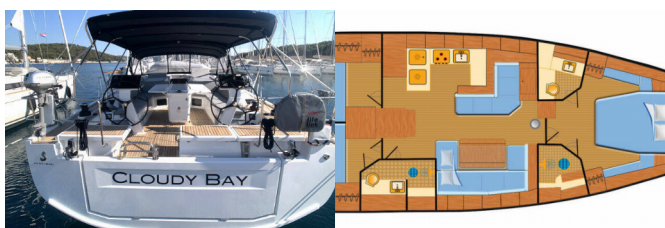

| | |
|------------------------|----------------------------------|
| Yacht Base | Marina Frapa, Rogoznica, Croatia |
| Yacht ID | 1222 |
| Yacht Brands | Beneteau |
| Yacht Name | Cloudy Bay |
| Production Year | 2020 |
| Length | 52 Ft |
| Cabins | 3 + 1 |
| Berths | 6 + 2 + 1 |
| Max Persons | 9 |
| WC/Shower | 2 + 1 |

COMFORT: Cockpit cushions, Mosquito nets

DECK: Bathing platform, Bimini top, Cockpit grill, Cockpit light, Cockpit table, Cockpit/stern, outside shower, Davit, Dinghy, Gangway, Hydraulic lifting swimming platform, Spotlight / Headlights, Teak cockpit, Teak deck

INTERIOR: Convertible table in salon, Coolbox, Dryer, Electric fans in cabins, Electric toilet, LED interior lights, LED lights, Safe, Salon table, Washing machine

NAVIGATION: AIS, Autopilot, Bow thruster, Composite steering wheels, GPS chart plotter - cockpit