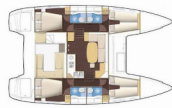

Yacht Base	Ormos Panagias, Greece
Yacht ID	1221
Yacht Brands	Lagoon
Yacht Name	Excellent
Production Year	2012
Length	39 Ft
Cabins	4 + 2
Berths	8 + 2 + 2
Max Persons	10
WC/Shower	4

ADDITIONAL: Flag

COMFORT: Bedlinen and towels, Blankets, Cockpit cushions, Mattresses, Pillows, Sheets, Towels

DECK: Bimini top, Black ball, Black conus, Boat hook, Bosun's chair (Safe seat)(boatswain's chair), Canister for water, Cockpit table, Cockpit/stern, outside shower, Dinghy, Fenders, Fuel funnel, Gangway, Jerry cans for diesel, Jerry cans for fuel, Mooring ropes, Oil filter, Outboard engine, Plastic bucket, Repair box for dinghy, Spare anchor (Reserve, Auxiliary anchor), Sprayhood, Swimming ladder, Water hose, Winch handles

ENTERTAINMENT: Fins, Indoor speakers, LCD TV, Mask and snorkel, Outdoor speakers, Radio CD mp3 player

GALLEY: Broom and dustpan, Coffee machine, Gas bottles, Hot water, Kitchen utensils (Galley equipment, cutlery), Microwave, Oven, Refrigerator, Water pump

INTERIOR: Barometer, Bilge pump handle, Clock, Electric fans in cabins, Vacuum cleaner, Yacht keys

NAVIGATION: Autopilot, Binoculars, Compass, Divider, nautic chart, Echosounder/Depthsounder, GPS chart plotter, Hand bearing compass, Nautical charts, Navigation (Nautical) charts and nautical guide, Navigation/position Lights, Parallel ruler, Pilot book, Speedometer (Speed log), Wind instrument/Anemometer, Windex

SAFETY: Distress flare box, Emergency tiller, EPIRB-Distress radio beacons, Fire extinguisher, First aid kit, Floating light, Fog horn, Horseshoe lifebuoy, Life belts (Safety harness), Life jacket (children), Life jackets, Oars (Paddles), Repair kit, Search light, Set of tools, Torch, VHF radio, Wire (shroud) cutter

SAILS: Spinnaker boom

YACHT ELECTRICS: Batteries, Battery charger, Bilge pump - Electric, Inverter, Shore connection 220 V, Shore power cable