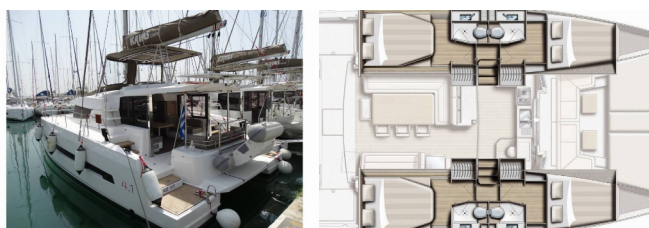

BALI 4.1

Kos 41.15 (2020)

Allure Navis D.O.O. • Antuna Branka Šimića 33 • 21000 Split • Croatia

Phone: +385 95 502 0094

Phone 2: +385 99 844 2210

E-mail: info@allure-navis.com

Web: www.allure-navis.com

DECK: Bimini top, Sprayhood

ENTERTAINMENT: Bluetooth player, USB

GALLEY: NESPRESSO coffee machine

INTERIOR: Electric toilet

NAVIGATION: Autopilot, Complete navigation equipment, GPS chart plotter, GPS chart plotter - cockpit

SAFETY: Black Water Tank

SAILS: Electric main sail winch, Self tacking jib

YACHT ELECTRICS: Heating, Inverter, Solar panels

Yacht Base	Lefkas, D-Marin, Greece
Yacht ID	1171
Yacht Brands	Catana
Yacht Name	Kos 41.15
Production Year	2020
Length	41 Ft
Cabins	4
Berths	8 + 1
Max Persons	10
WC/Shower	4 + 1