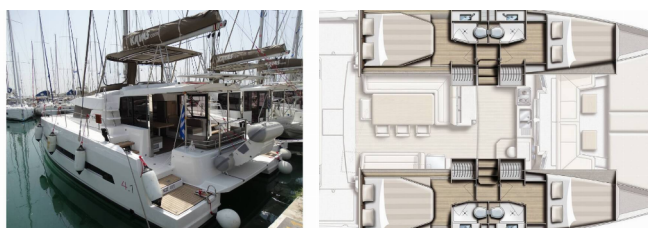

Web: [www.allure-navis.com](http://www.allure-navis.com)

**DECK:** Bimini top, Sprayhood

**ENTERTAINMENT:** Bluetooth player, USB

**GALLEY:** NESPRESSO coffee machine

**INTERIOR:** Electric toilet

**NAVIGATION:** Autopilot, Complete navigation equipment, GPS chart plotter, GPS chart plotter - cockpit

**SAFETY:** Black Water Tank

**SAILS:** Electric main sail winch, Self tacking jib

**YACHT ELECTRICS:** Heating, Inverter, Solar panels

**Yacht Base** Lefkas, D-Marin, Greece

**Yacht ID** 1171

**Yacht Brands** Catana

**Yacht Name** Kos 41.15

**Production Year** 2020

**Length** 41 Ft

**Cabins** 4

**Berths** 8 + 1

**Max Persons** 10

**WC/Shower** 4 + 1