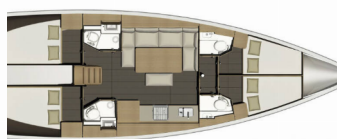

DUFOUR 460 GL

Familia (2020)

Allure Navis D.O.O. • Antuna Branka Šimića 33 • 21000 Split • Croatia

Phone: +385 95 502 0094

Phone 2: +385 99 844 2210

E-mail: info@allure-navis.com

Web: www.allure-navis.com

Yacht Base	Athens, Alimos Marina, Greece
Yacht ID	1149
Yacht Brands	Dufour
Yacht Name	Familia
Production Year	2020
Length	46 Ft
Cabins	4
Berths	8 + 1
Max Persons	9
WC/Shower	4

COMFORT: Cockpit & deck leather cushions, Cockpit cushions, Leather salon cushions, Mosquito nets, Sundeck cushions

DECK: Anchor Delta, Anchor with chain, Bathing platform, Bimini top, Cockpit fridge, Cockpit grill, Cockpit table, Cockpit table with light, Cockpit/stern, outside shower, Dinghy, Electric anchor windlass, Fenders, Mooring Cleats, Mooring ropes, Remote control for anchor winch with chain counter at helm, Round/globular fender, Spare anchor (Reserve, Auxiliary anchor), Sprayhood, Swimming ladder, Teak cockpit

ENTERTAINMENT: Fins, Indoor speakers, Mask and snorkel, Outdoor speakers, Radio with USB, Water toys

GALLEY: Hot water, Oven, Refrigerator, Sink, Stove, Wine cellar

INTERIOR: Electric fans in cabins, LED interior lights