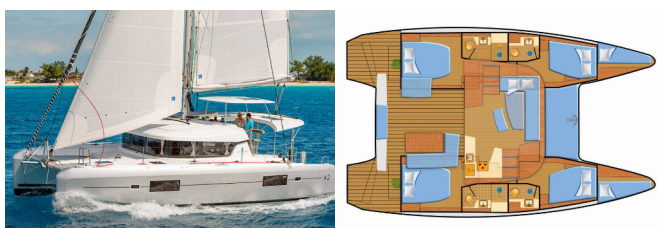

LAGOON 42

Sunshine (2020)

Allure Navis D.O.O. • Antuna Branka Šimića 33 • 21000 Split • Croatia

Phone: +385 95 502 0094

Phone 2: +385 99 844 2210

E-mail: info@allure-navis.com

Web: www.allure-navis.com

Yacht Base	Mallorca, Can Pastilla, Spain
Yacht ID	1132
Yacht Brands	Lagoon
Yacht Name	Sunshine
Production Year	2020
Length	42 Ft
Cabins	4 + 2
Berths	8 + 2 + 2
WC/Shower	4

COMFORT: Cockpit cushions, Sundeck cushions

DECK: Bathing platform, Cockpit fridge, Cockpit table, Cockpit/stern, outside shower, Davit, Electric anchor windlass, Gangway, Hard Top Bimini, Sprayhood, Swimming ladder, Teak cockpit

ENTERTAINMENT: FUSION sound system, Outdoor speakers

GALLEY: Microwave, Refrigerator

INTERIOR: Convertible table in salon, Curtains, Electric fans in cabins, Lowerable salon table, Safe

NAVIGATION: AIS, Autopilot, GPS chart plotter - cockpit

SAFETY: Black Water Tank, EPIRB-Distress radio beacons, Self inflating life vest, VHF radio

SAILS: Electric winch, Lazy bag, Lazy jacks

YACHT ELECTRICS: Heating, Inverter, Solar panels, USB sockets