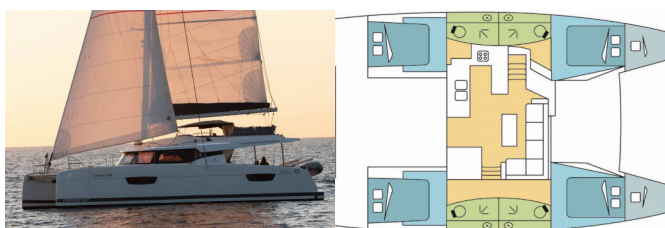

Yacht Base	Preveza Marina, Greece
Yacht ID	1121
Yacht Brands	Fountainé Pajot
Yacht Name	Vienna Pearl
Production Year	2020
Length	44 Ft
Cabins	4 + 2
Berths	8 + 2 + 2
Max Persons	12
WC/Shower	4 + 1

COMFORT: Bed linen, Blankets, Cockpit cushions, Pillows, Towels

DECK: Bimini top, Black ball, Boat hook, Cockpit/stern, outside shower, Dinghy with outboard engine, Electric anchor windlass, Gangway, Spare anchor (Reserve, Auxiliary anchor), Sprayhood, Swimming ladder, Water hose, Winch handles