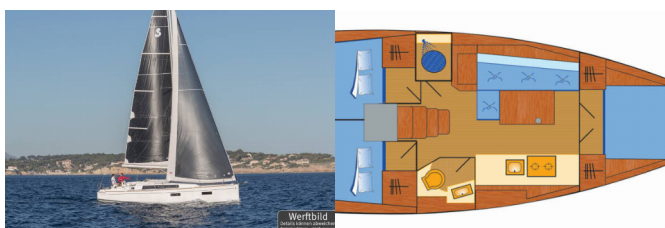

OCEANIS 38.1

Tena (2021)

Allure Navis D.O.O. • Antuna Branka Šimića 33 • 21000 Split • Croatia

Phone: +385 95 502 0094

Phone 2: +385 99 844 2210

E-mail: info@allure-navis.com

Web: www.allure-navis.com

Yacht Base	Marina Punat, Krk, Croatia
Yacht ID	1096
Yacht Brands	Beneteau
Yacht Name	Tena
Production Year	2021
Length	38 Ft
Cabins	3
Berths	6 + 2
WC/Shower	1

ADDITIONAL: Flag

COMFORT: Cockpit cushions

DECK: Anchor light, Bathing platform, Bimini top, Boat hook, Bosun's chair (Safe seat)(boatswain's chair), Cockpit table, Cockpit/stern, outside shower, Deck brush, Dinghy, Electric anchor windlass, Fenders, Gangway, Main anchor, Mooring ropes, Pulpit seat, Sailor's knife, Spare anchor (Reserve, Auxiliary anchor), Sprayhood, Swimming ladder, Teak cockpit