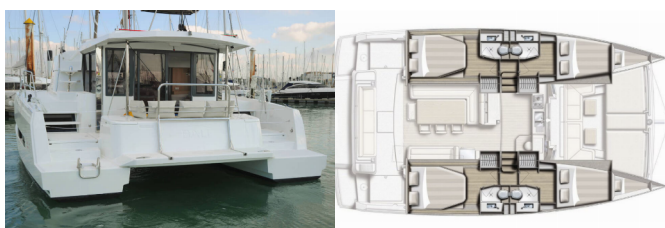

Web: [www.allure-navis.com](http://www.allure-navis.com)

<b>Yacht Base</b>	Rhodes New Marina, Greece
<b>Yacht ID</b>	1073
<b>Yacht Brands</b>	Catana
<b>Yacht Name</b>	Neusis
<b>Production Year</b>	2020
<b>Length</b>	41 Ft
<b>Cabins</b>	4 + 2
<b>Berths</b>	8 + 2 + 2
<b>Max Persons</b>	12
<b>WC/Shower</b>	4

**COMFORT:** Cockpit cushions

**DECK:** Bimini top, Dinghy, Dinghy with outboard engine, Flybridge, Gangway, Outboard engine, Sprayhood

**ENTERTAINMENT:** Radio

**GALLEY:** Freezer, Gas bottles

**INTERIOR:** Electric fans in cabins, Electric toilet