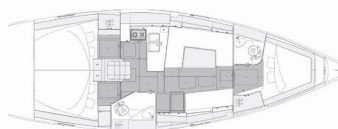

Allure Navis D.O.O. • Antuna Branka Šimića 33 • 21000 Split • Croatia

Phone: +385 95 502 0094

Phone 2: +385 99 844 2210

E-mail: info@allure-navis.com

Web: www.allure-navis.com