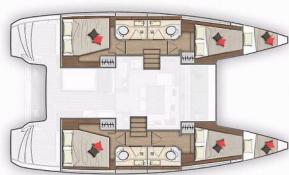

LAGOON 40

Sail Away (2020)

Allure Navis D.O.O. • Antuna Branka Šimića 33 • 21000 Split • Croatia

Phone: +385 95 502 0094

Phone 2: +385 99 844 2210

E-mail: info@allure-navis.com

Web: www.allure-navis.com

Yacht Base	Marina Kornati, Biograd, Croatia
Yacht ID	1072
Yacht Brands	Lagoon
Yacht Name	Sail Away
Production Year	2020
Length	39 Ft
Cabins	4 + 2
Berths	8 + 2 + 2
WC/Shower	4

COMFORT: Cockpit cushions

DECK: Bimini top, Cockpit fridge, Cockpit table, Cockpit/stern, outside shower, Dinghy, Electric anchor windlass, Outboard engine 5 HP, Swimming ladder, Teak cockpit

ENTERTAINMENT: LCD TV, Outdoor speakers, Radio CD player, USB, AUX input

GALLEY: Freezer, Hot water

INTERIOR: Electric toilet, Foldable table

NAVIGATION: Autopilot, GPS chart plotter, GPS chart plotter - cockpit, Nautical charts, Pilot book

SAFETY: VHF radio

YACHT ELECTRICS: Air Conditioning, Batteries, Battery charger, Generator, Heating, Shore connection 220 V