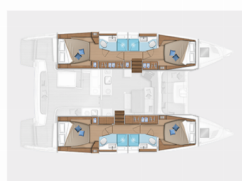

LAGOON 46

Diamond Seas (2020)

Allure Navis D.O.O. • Antuna Branka Šimića 33 • 21000 Split • Croatia

Phone: +385 95 502 0094

Phone 2: +385 99 844 2210

E-mail: info@allure-navis.com

Web: www.allure-navis.com

Yacht Base	Athens, Alimos Marina, Greece
Yacht ID	1064
Yacht Brands	Lagoon
Yacht Name	Diamond Seas
Production Year	2020
Length	46 Ft
Cabins	4 + 2
Berths	8 + 2 + 2
Max Persons	12
WC/Shower	4 + 2

COMFORT: Cockpit cushions

DECK: Cockpit fridge, Cockpit/stern, outside shower, Deck lights, Dinghy, Electric anchor windlass, Flybridge, Hard Top Bimini, Hydraulic gangway, Outboard engine, Sprayhood, Teak cockpit

ENTERTAINMENT: Bluetooth player, LED TV, Wi-Fi Internet

GALLEY: Hot water, Refrigerator

INTERIOR: Convertible table, Electric fans in cabins

NAVIGATION: Autopilot, Echosounder/Depthsounder, GPS chart plotter, Speedometer (Speed log), Wind instrument/Anemometer