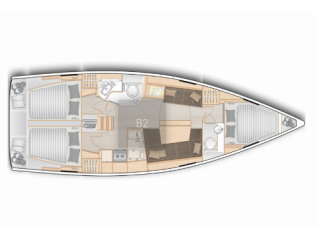

HANSE 388

Pixtin (2021)

Allure Navis D.O.O. • Antuna Branka Šimića 33 • 21000 Split • Croatia

Phone: +385 95 502 0094

Phone 2: +385 99 844 2210

E-mail: info@allure-navis.com

Web: www.allure-navis.com

COMFORT: Sunshades

DECK: Cockpit/stern, outside shower, Outboard engine

GALLEY: Hot water, Oven, Pressurized water system,
Refrigerator

NAVIGATION: AIS, Autopilot, Echosounder/Depthsounder, GPS,
GPS chart plotter, Log/speed instrument, Wind
instrument/Anemometer

SAFETY: Black Water Tank, Safety equipment, VHF radio

SAILS: Lazy jacks, Winch

YACHT ELECTRICS: Plug 220V, 12 V, USB sockets

Yacht Base	Port De Bandol, France
Yacht ID	10586
Yacht Brands	Hanse Yachts
Yacht Name	Pixtin
Production Year	2021
Length	37 Ft
Cabins	3
Berths	6
Max Persons	6
WC/Shower	1