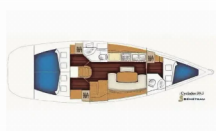

Yacht Base	Fethiye, Ece Saray Marina Resort, Turkey
Yacht ID	10531
Yacht Brands	Beneteau
Yacht Name	Miss Aleyna
Production Year	2007
Length	39 Ft
Cabins	3
Berths	6
WC/Shower	2

COMFORT: Pillows, Sundeck cushions

DECK: Anchor with chain, Bathing platform, Bimini top, Black ball, Boat hook, Canister for water, Cockpit light, Cockpit table, Cockpit/stern, outside shower, Deck brush, Dinghy with outboard engine, Electric anchor windlass, Fenders, Fuel funnel, Gangway, Mooring ropes, Plastic bucket, Ropes, Round/globular fender, Spare anchor (Reserve, Auxiliary anchor), Sprayhood, Spring line, Sun awning (aft), Swimming ladder, Water hose, Winch handles